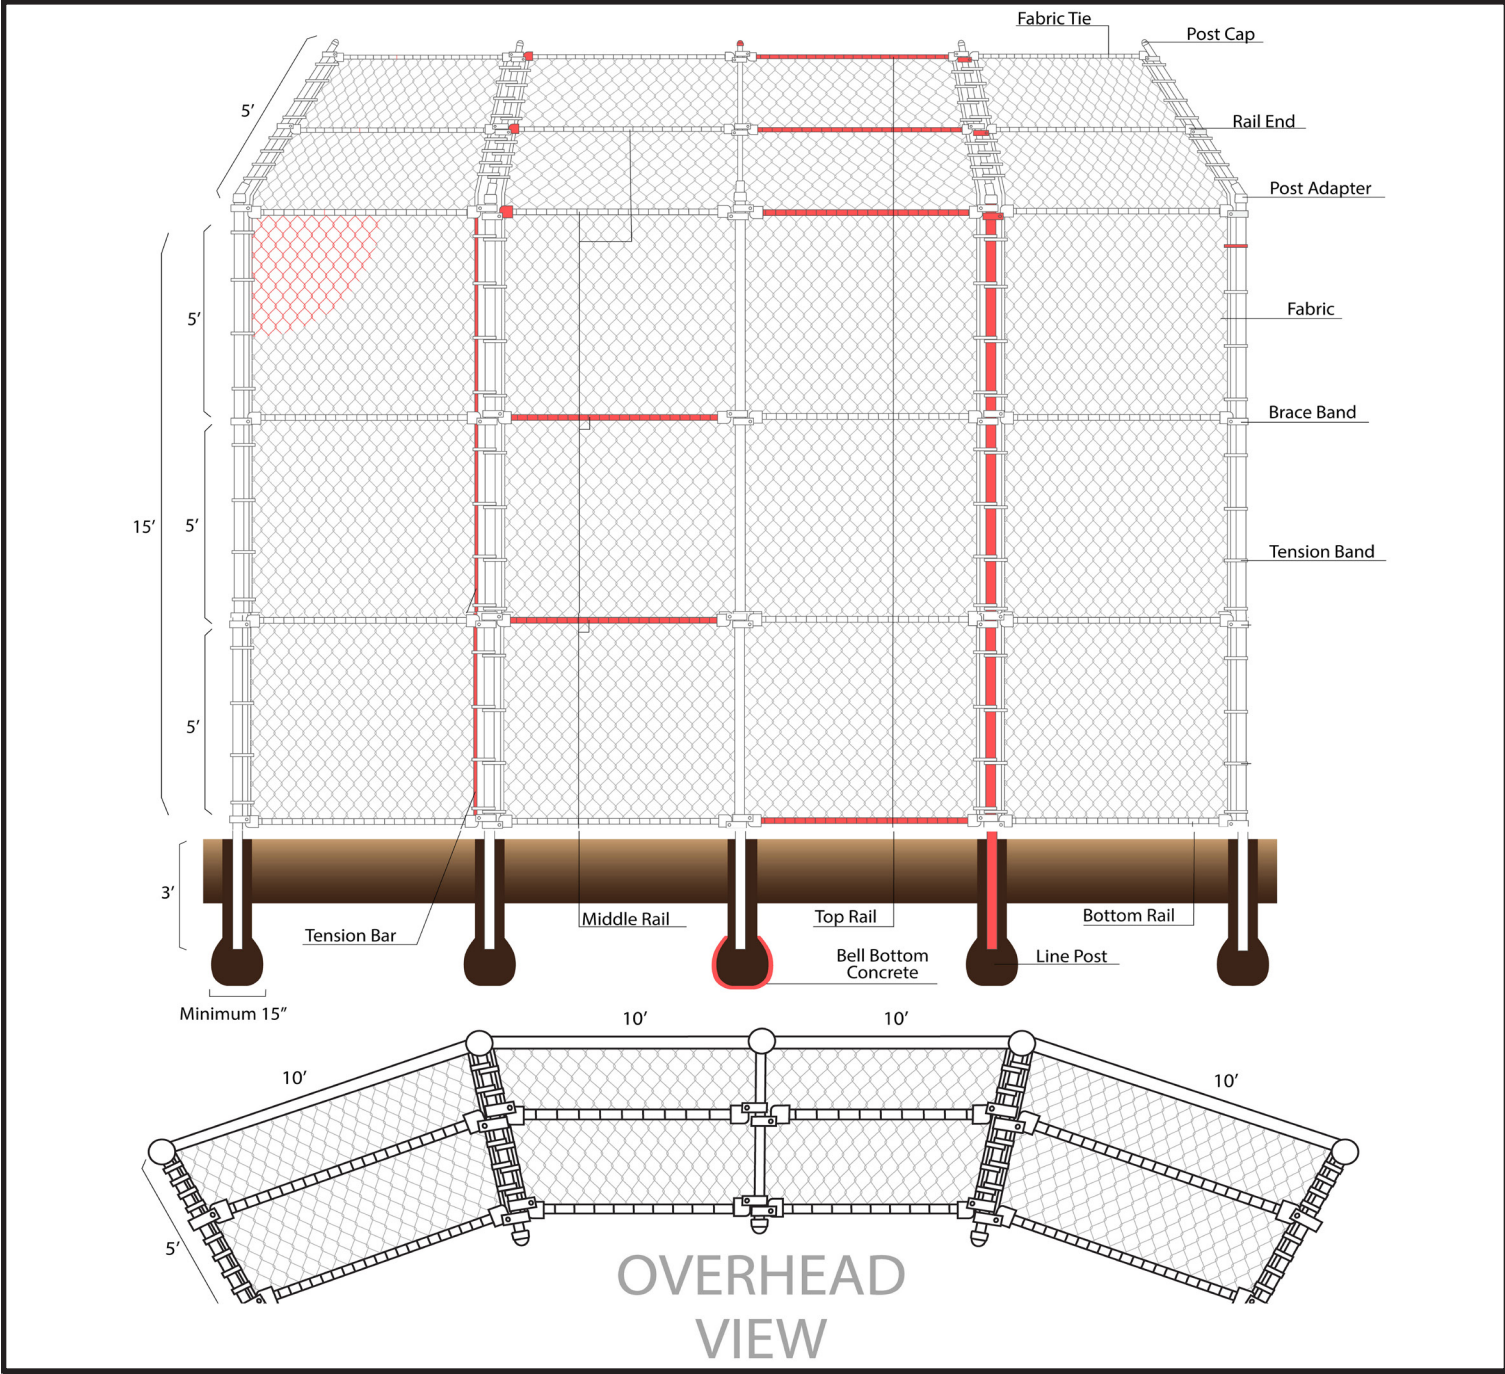

Baseball Fence Backstop Kit Specifications

Baseball Fence Backstop Kit 15' High x 20' Wide x 10' Wings with Canopy

SKU: BCKST-UC-10X20X10X15

Height	15'
Center Panel Length	20'
Left Wing Length	10'
Right Wing Length	10'
Total Length	40'
Canopy Width	5'
Material	Galvanized Steel